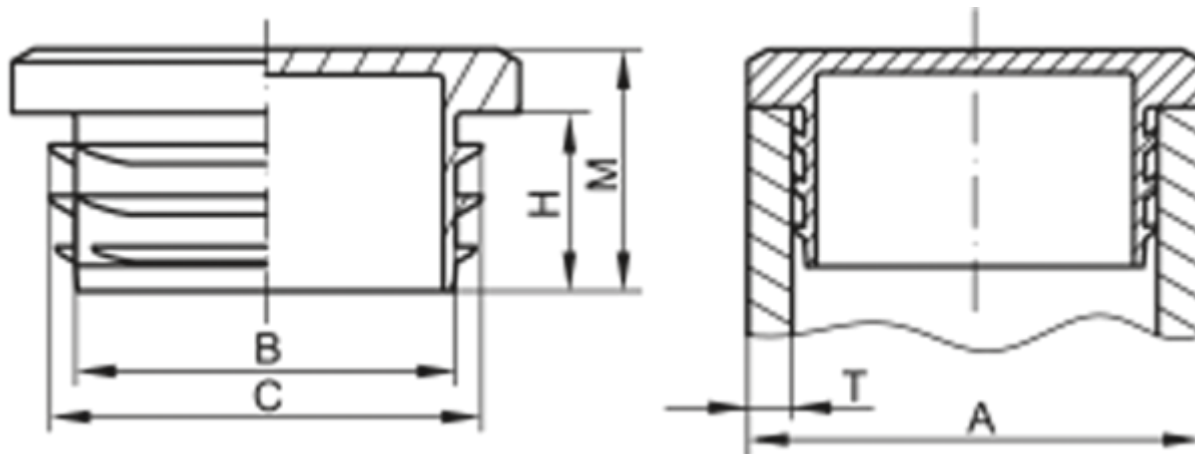

Article number: 59GPN260Q3030152

Description: KLEE Square plugs GPN 260 - 30x30 (Wall thickness 1,5-2)

## Measures

A = 30x30

B = 24

C = 28

H = 14

M = 19

T = 1,5-2